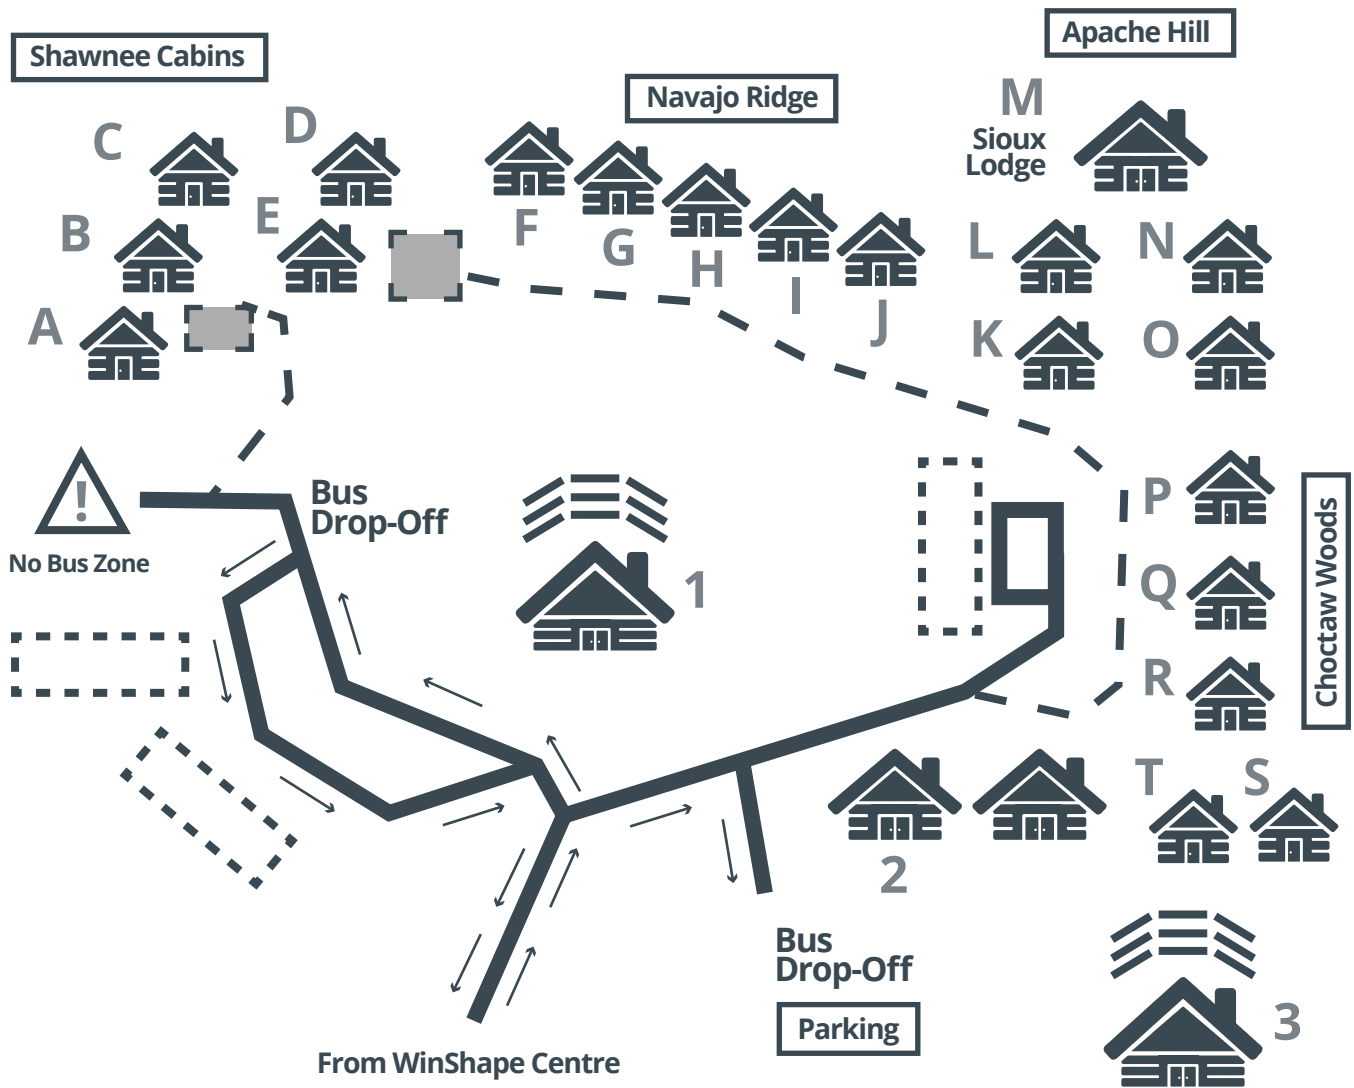

Cabin Map

Cabin Capacities

Shawnee (A-E): 7 | Navajo (F-J): 6 | Apache (K,L,N,O): 6
Sioux Lodge (M): 9 | Choctaw (P-R): 7 | Cabins T and S: 5

Other Facilities

1. Hill Dining Hall & Amphitheater
2. Deer Run Lodge
3. Crooked Arrow Lodge & Amphitheater

Map Key

Cabin Road	---
Bus Route	→
Berry College Facility	⋯⋯⋯
Handicap Parking	⌈ ⌋